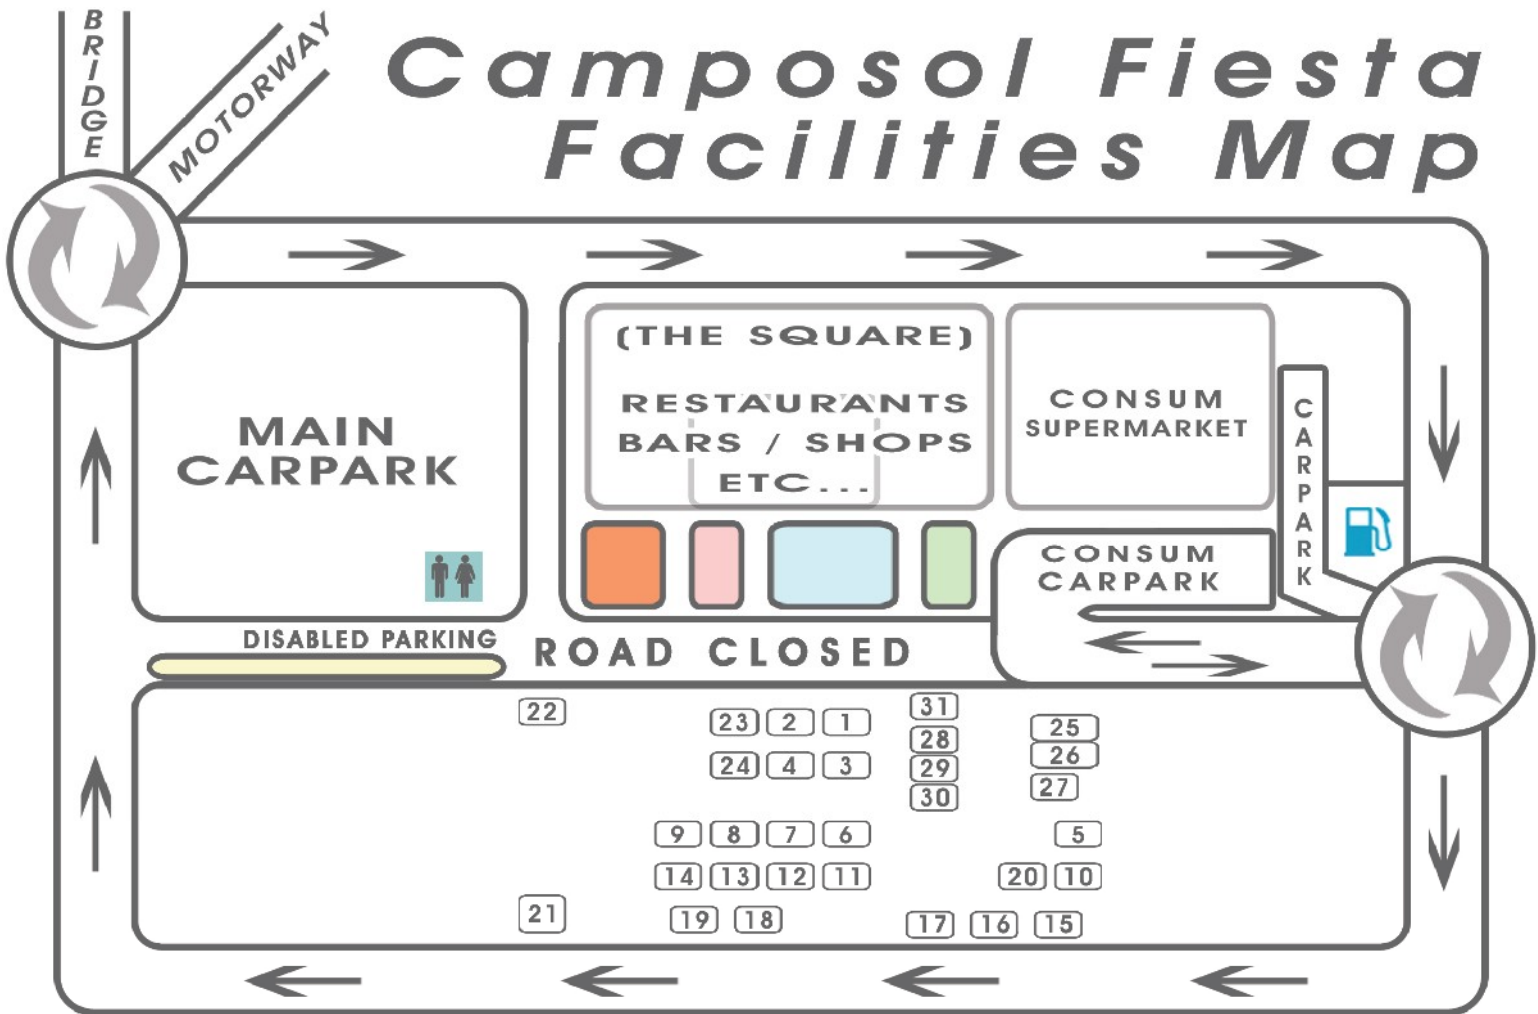

Camposol Fiesta Facilities Map

--- P O I N T S O F I N T E R E S T ---

-  Petrol Station
-  Stage Area
-  Dance Area
-  Seating Area
-  Public Toilets
-  Disabled Parking
-  Commitee Room, First Aid, Info & Lost Children

1. Halifax Bank
2. insignia Graphics & Cloud Nine
3. Glitzy Bitz
4. Janes Salon
5. Beat The Goalie
6. Crafts
7. Calida Cards
8. Crafts
9. Body & Pot Painting
10. Los Amigos
11. P.A.L.S.
12. MAD
13. MABS
14. Sacred Heart Painting
15. Treat Me Pet Supplies
16. New Life for Spanish Animals
17. D Sector Gardening Group
18. LIONS
19. Open Minds Centre
20. Kitchen Gadgets
21. Laser Clay Pigeon Shoot
22. Paella @ spm (Saturday)
- 23 & 24. Catering
25. Aunt Sally
26. Coconut Shy
27. Tin Can Knock Down
28. Hoop La
29. Fishing For Ducks
30. Fiestas Camposol Table
31. CRA Hut